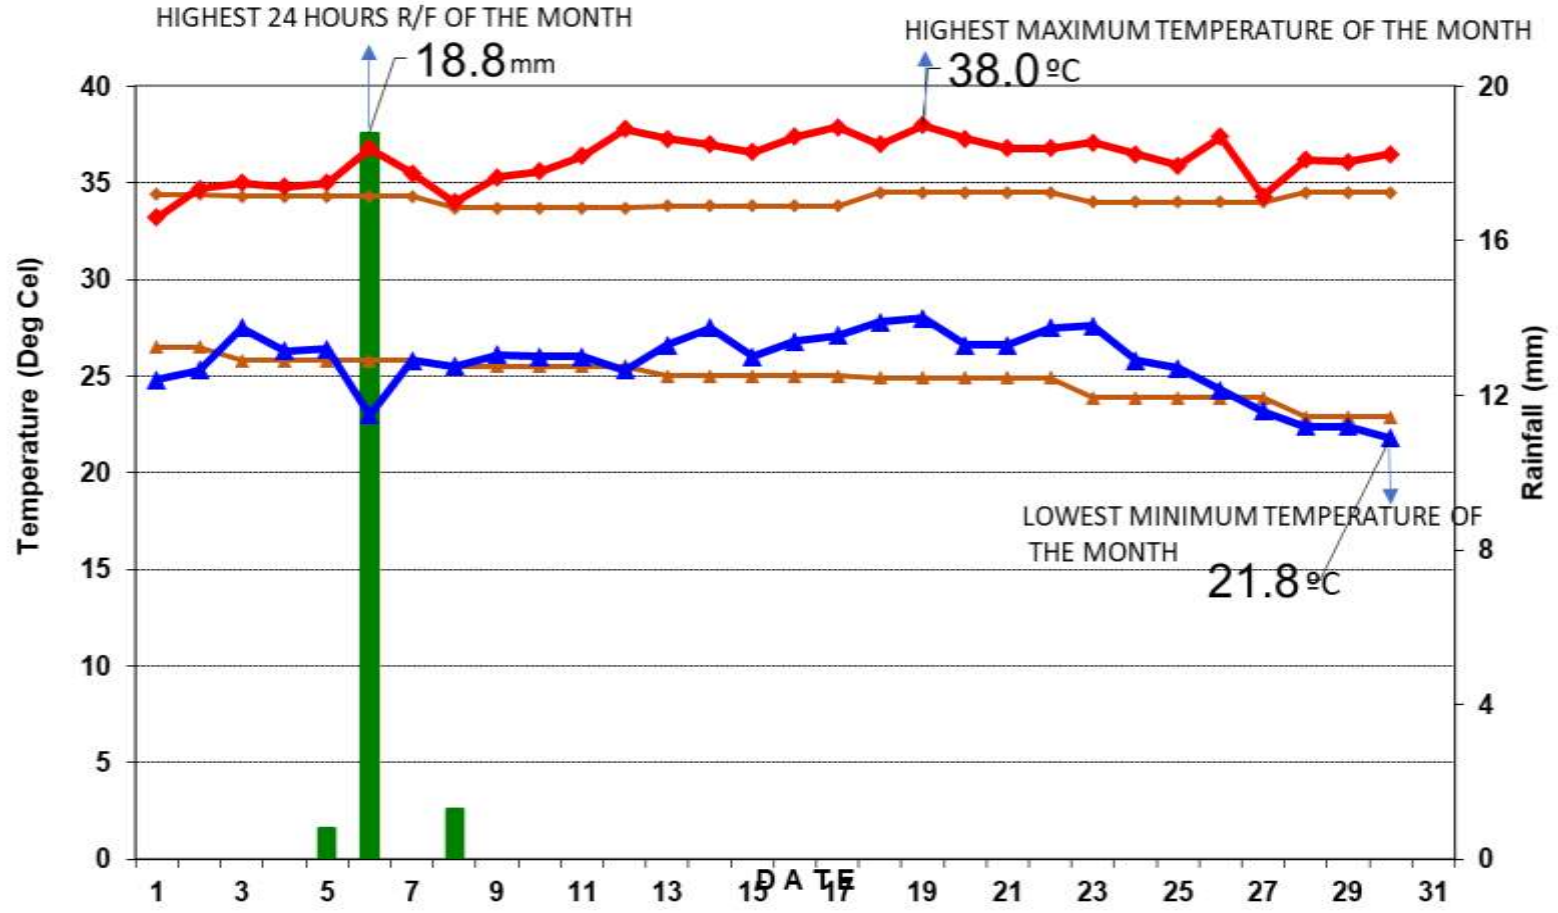

WEATHER OVER DELHI DURING THE MONTH OF SEPTEMBER 2020

Temperature:

Maximum temperatures were appreciably above normal on 12th, 13th, 14th, 16th, 17th, 19th, 23rd and 26th, above normal on 06th, 09th, 10th, 11th, 15th, 18th, 20th, 21st, 22nd, 24th, 25th, 28th, 29th and 30th and nearly normal on remaining days of the month. **The mean maximum temperature was 36.2°C against its normal value 32.8°C which is 3.4°C above the climatological mean for the month.** The highest maximum temperature was 38.0°C recorded on 19th of the month. The all time record of maximum temperature for the month is 40.6°C recorded on 16th September 1938.

Minimum temperatures was below normal on 01st and 06th, appreciably above normal on 19th and 23rd, above normal on 03rd, 13th, 14th, 16th, 17th, 18th, 20th, 21st, 22nd and 24th and nearly normal on remaining days of the month. **The mean minimum temperature during the month was 25.7°C against its normal value 24.9°C which is 0.8°C above the climatological mean for the month.** The lowest minimum temperature was 21.8°C recorded on 30th of the month. The all time record of minimum temperature for the month is 17.3°C recorded on 26th September 1964.

Rainfall:

The normal rainfall during the month is 125.1 mm at Safdarjung Observatory. However, during this month, 20.9 mm rainfall was recorded. **The actual rainfall was 83% below normal than the long period average.** The highest 24-hours rainfall was 18.8mm recorded on 06th of the month.

The daily temperature and rainfall data of September is shown via chart on the next page.

Temperature and Rainfall over Delhi during September 2020

Key Essence of the report:-

- The mean maximum temperature was 36.2°C against its normal value 32.8°C which is 3.4°C above the climatological mean for the month.
- The mean minimum temperature was 25.7°C against its normal value 24.9°C which is 0.8°C above the climatological mean for the month.
- The actual rainfall was 83% below normal than the long period average.