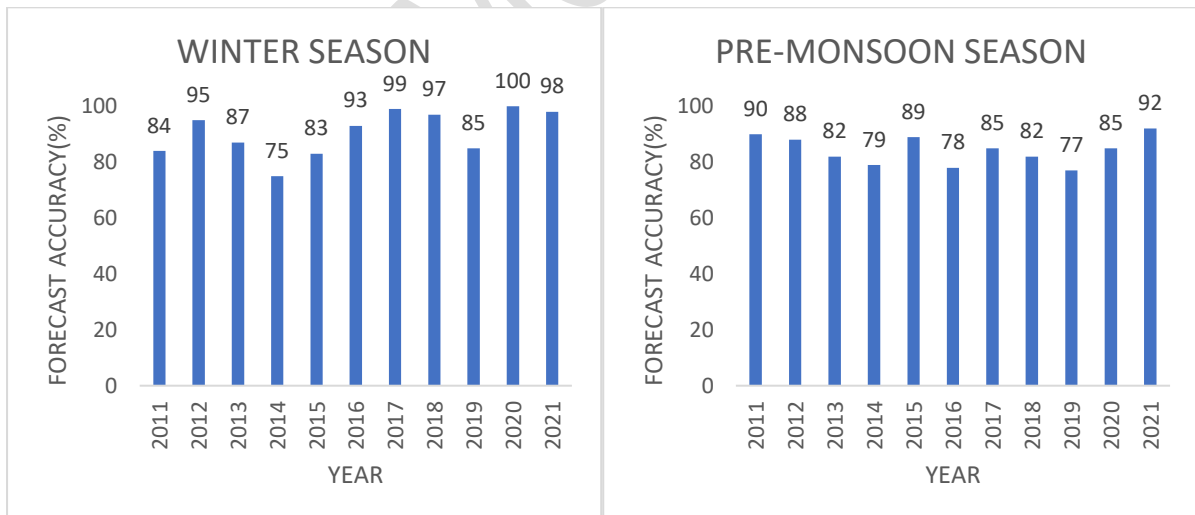

RWFC, RMC NEW DELHI

FORECAST ACCURACY OF DELHI

1. YEARWISE

2. SEASONWISE

3. MONTHWISE